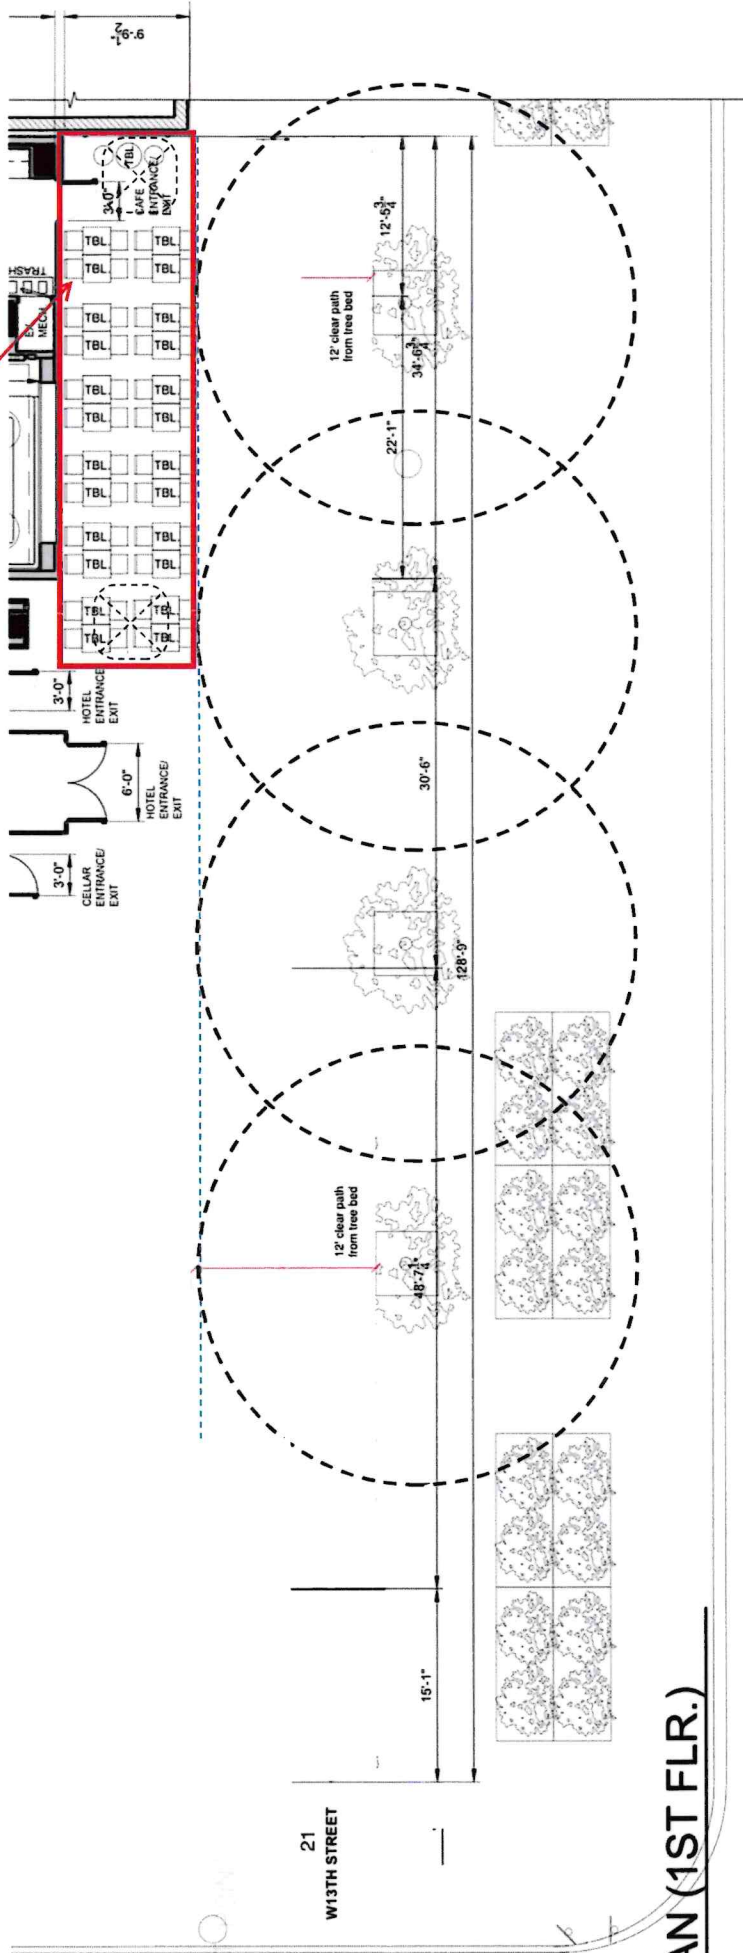

WSA Café LLC & WSA-NY Manager LLC
18 Ninth Avenue, New York, NY 10014
#0370-23-130812

PROPOSED OUTDOOR SEATING

Outside Seating, within property line
25 tables, 50 seats
(previously 20 seats)

PLAN (1ST FLR.)