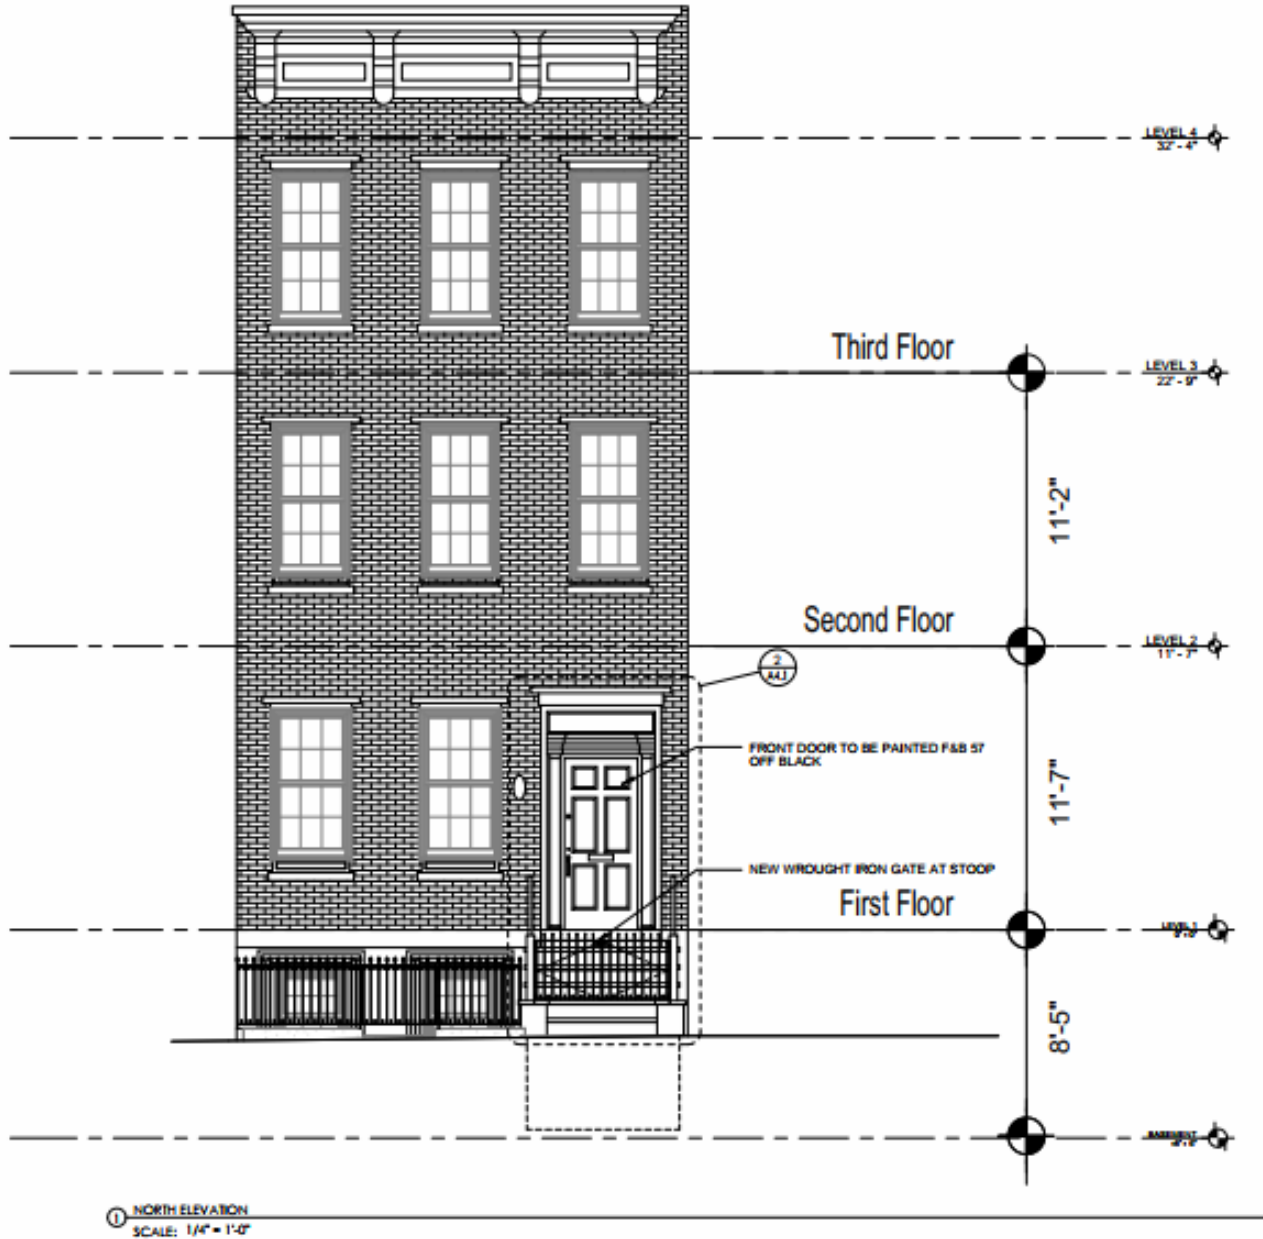

# Existing

Stoop  
Gate  
&  
Repaint  
Front Door

# Proposed

FARROW AND BALL : NO 57  
OFF BLACK EXTERIOR EGG SHELL, 20% SHEEN

Proposed Elevation

Gate Plan (Overhead View)

Detail of  
Proposed Gate