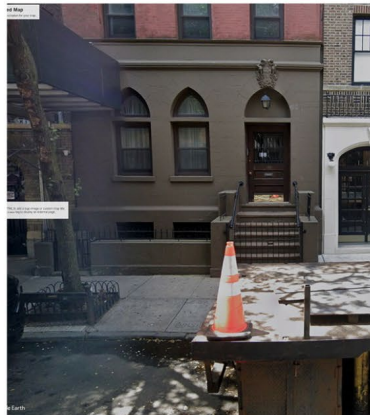

# 122 Washington Place, New York, NY 10014

Block 592

Lot 8

Docket LPC-24-11905

# Historic District Map

Stoops gates in immediate vicinity

# Stoops gates in immediate vicinity

74 w washington place

78 w washington place

77 w washington place

83 w washington place

132 w 4th

120 waverly place

138 waverly place