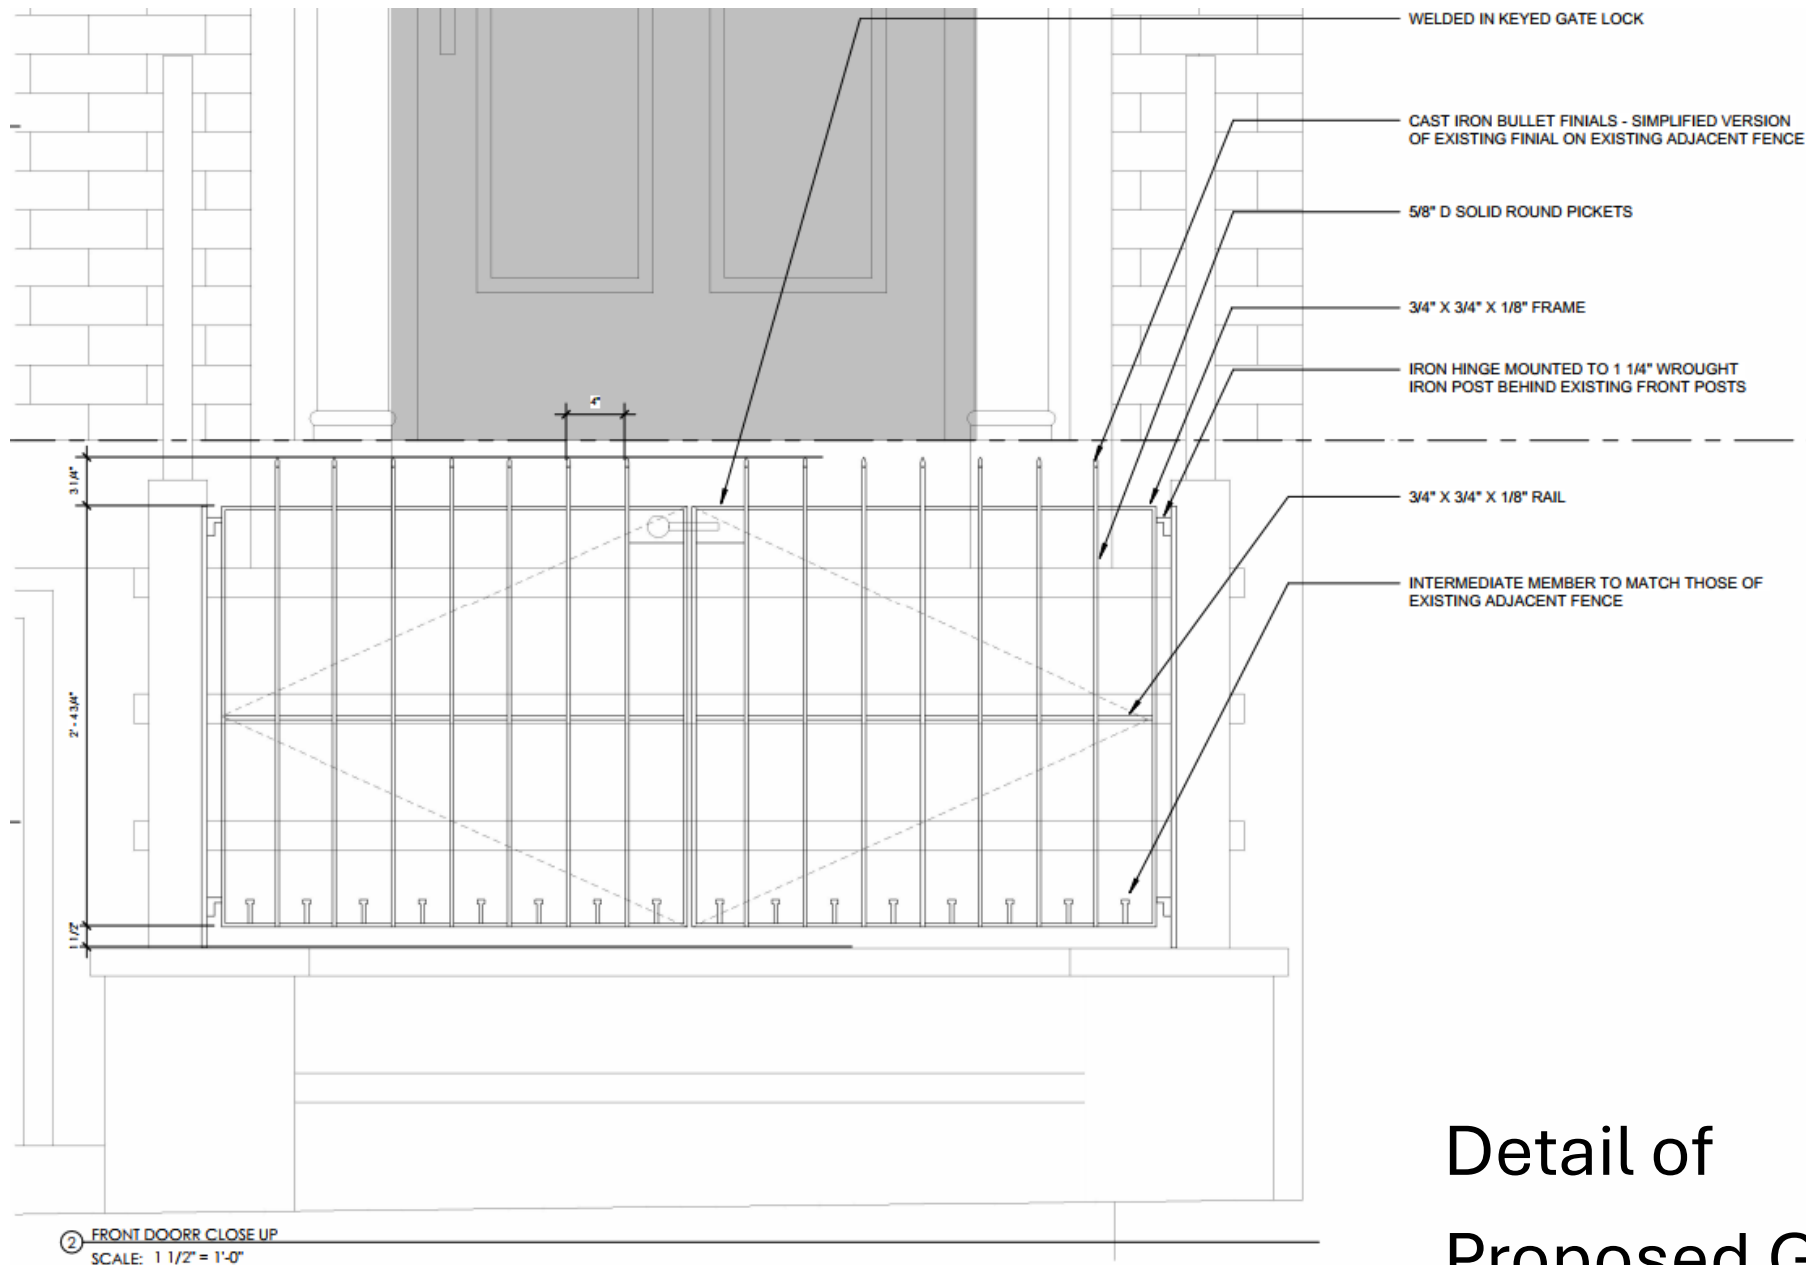

# Existing

Stoop  
Gate  
&  
Repaint  
Front Door

# Proposed

FARROW AND BALL : NO 57  
OFF BLACK EXTERIOR EGG SHELL, 20% SHEEN

Proposed Elevation

Gate Plan (Overhead View)

Detail of  
Proposed Gate