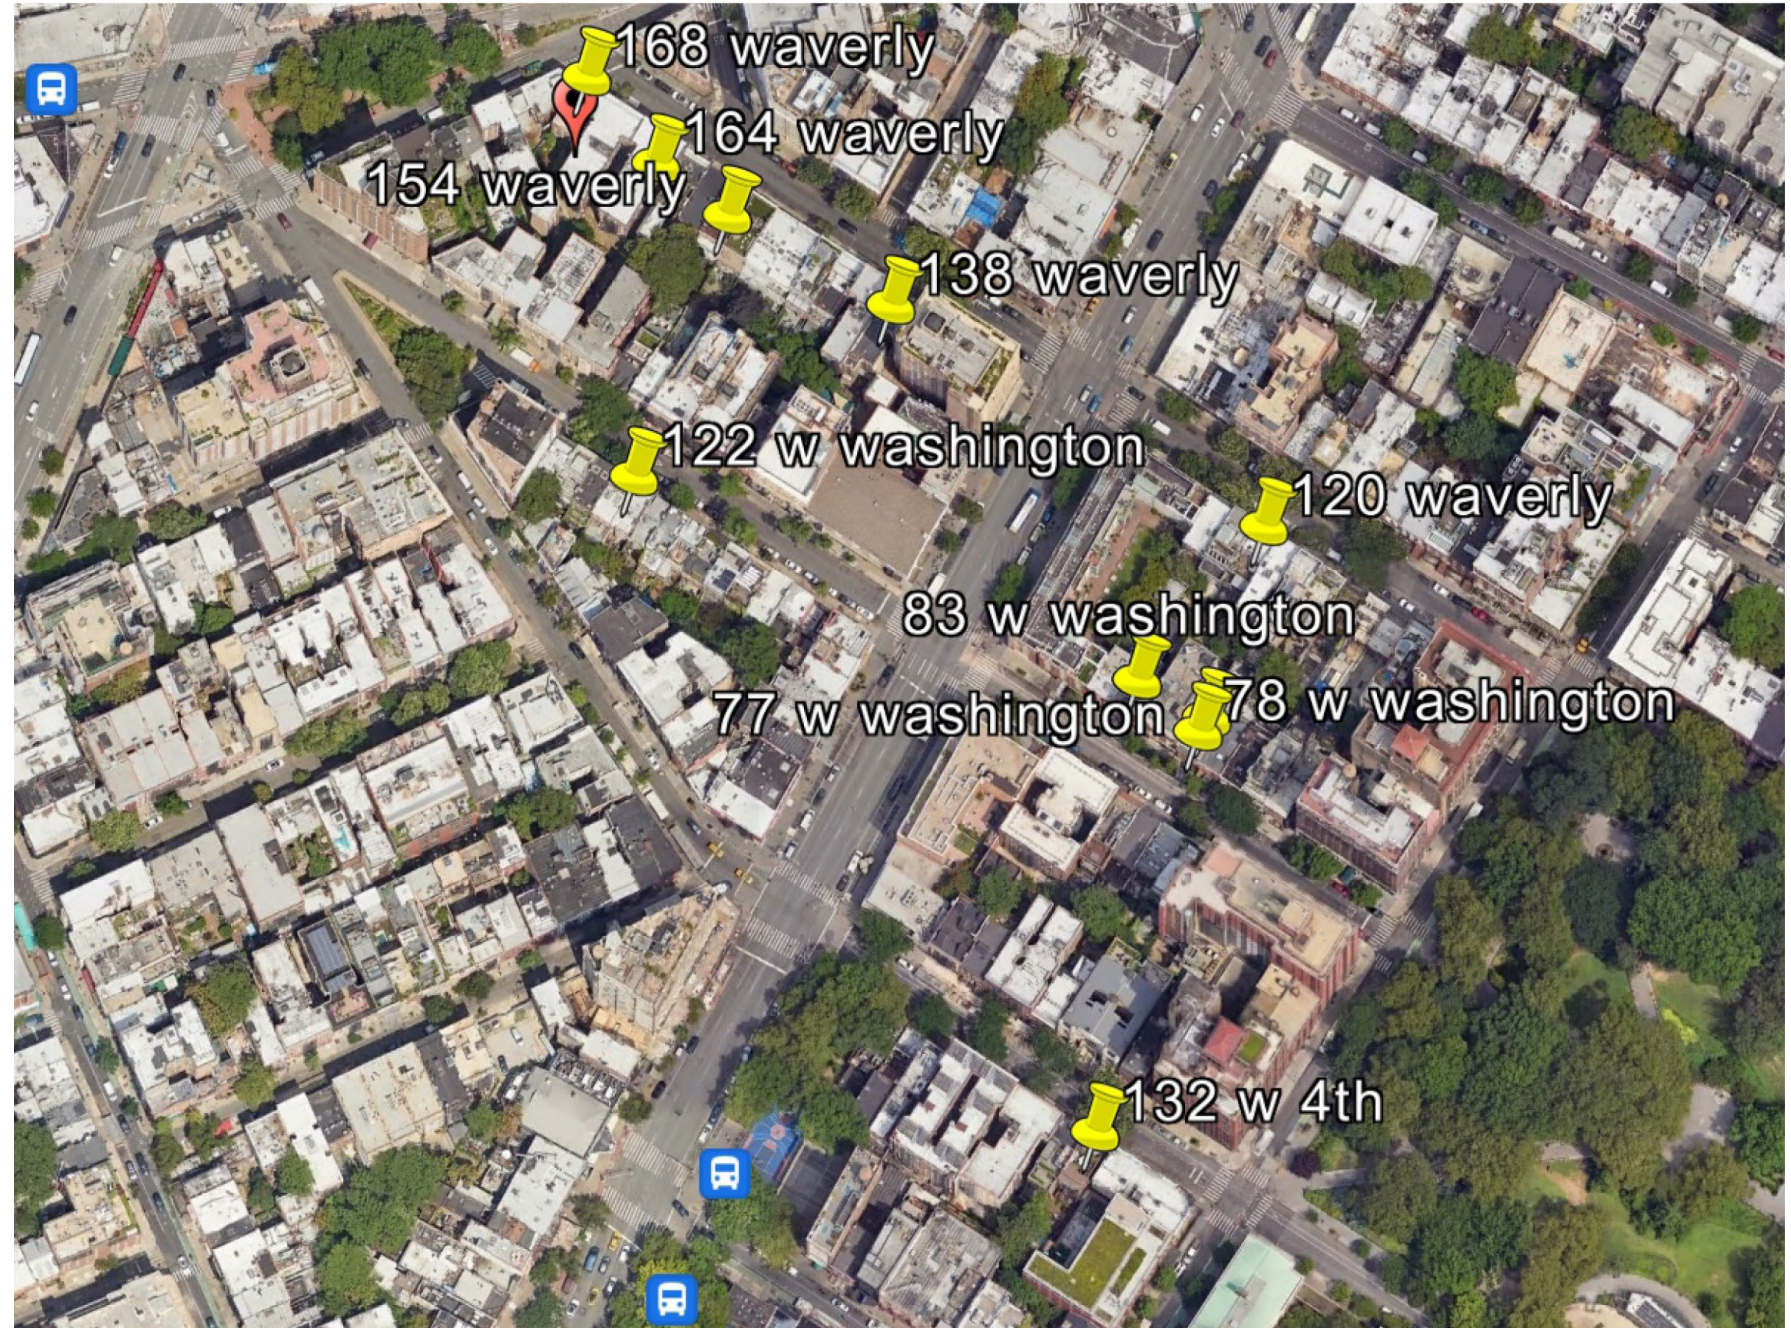

# 122 Washington Place, New York, NY 10014

Block 592

Lot 8

Docket LPC-24-11905

# Historic District Map

Stoops gates in immediate vicinity

# Stoops gates in immediate vicinity

74 w washington place

78 w washington place

77 w washington place

83 w washington place

132 w 4th

120 waverly place

138 waverly place

# Approved stoop Gates by LPC

79 Christopher Street

17 Grove Street

133 West 4th Street

451 Hudson Street

12-14 Mlnetta Street

1940s Photo

Current Elevation