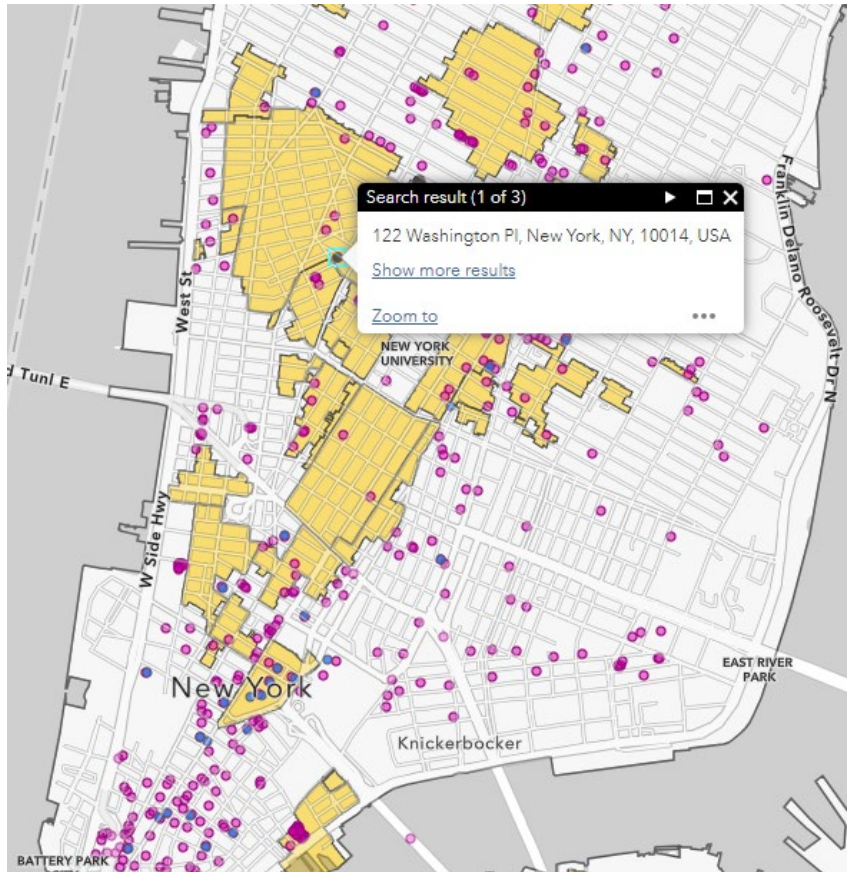

# 122 Washington Place, New York, NY 10014

Block 592

Lot 8

Docket LPC-24-11905

# Historic District Map

Stoops gates in immediate vicinity

# Stoops gates in immediate vicinity

74 w washington place

78 w washington place

77 w washington place

83 w washington place

132 w 4th

120 waverly place

138 waverly place

154 waverly place

164 waverly place

168 waverly place