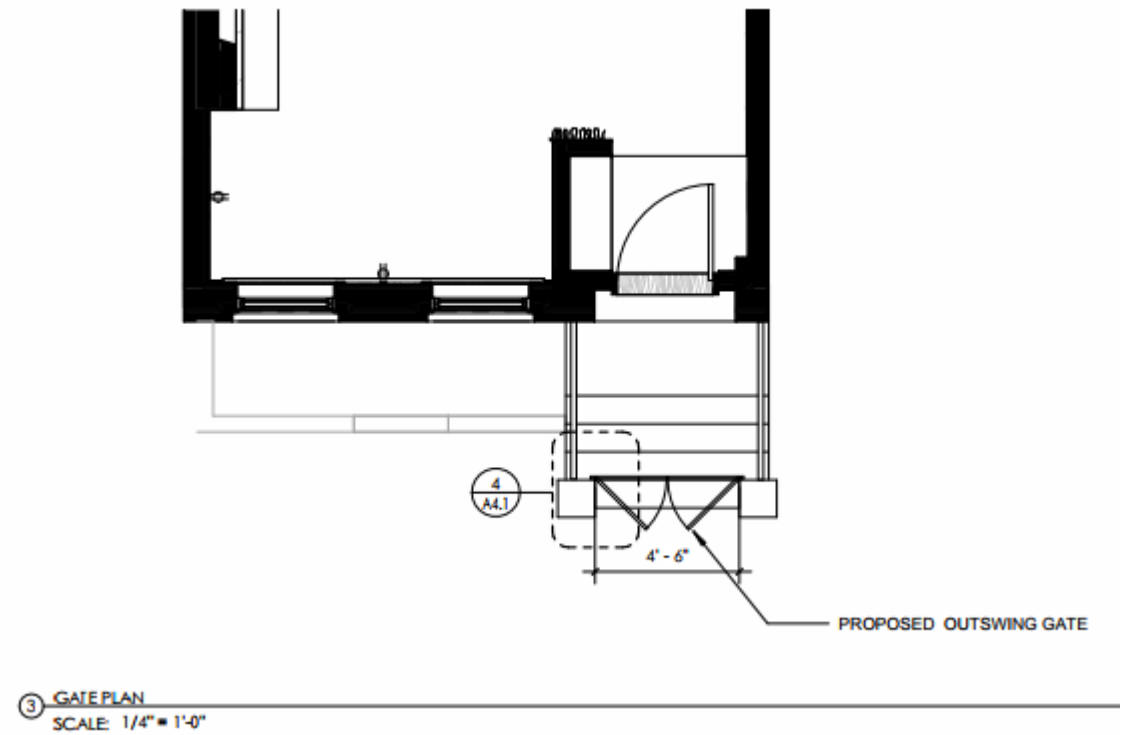

# Proposed

FARROW AND BALL : NO 57  
OFF BLACK EXTERIOR EGG SHELL, 20% SHEEN

Proposed Elevation

Gate Plan (Overhead View)

Detail of  
Proposed Gate