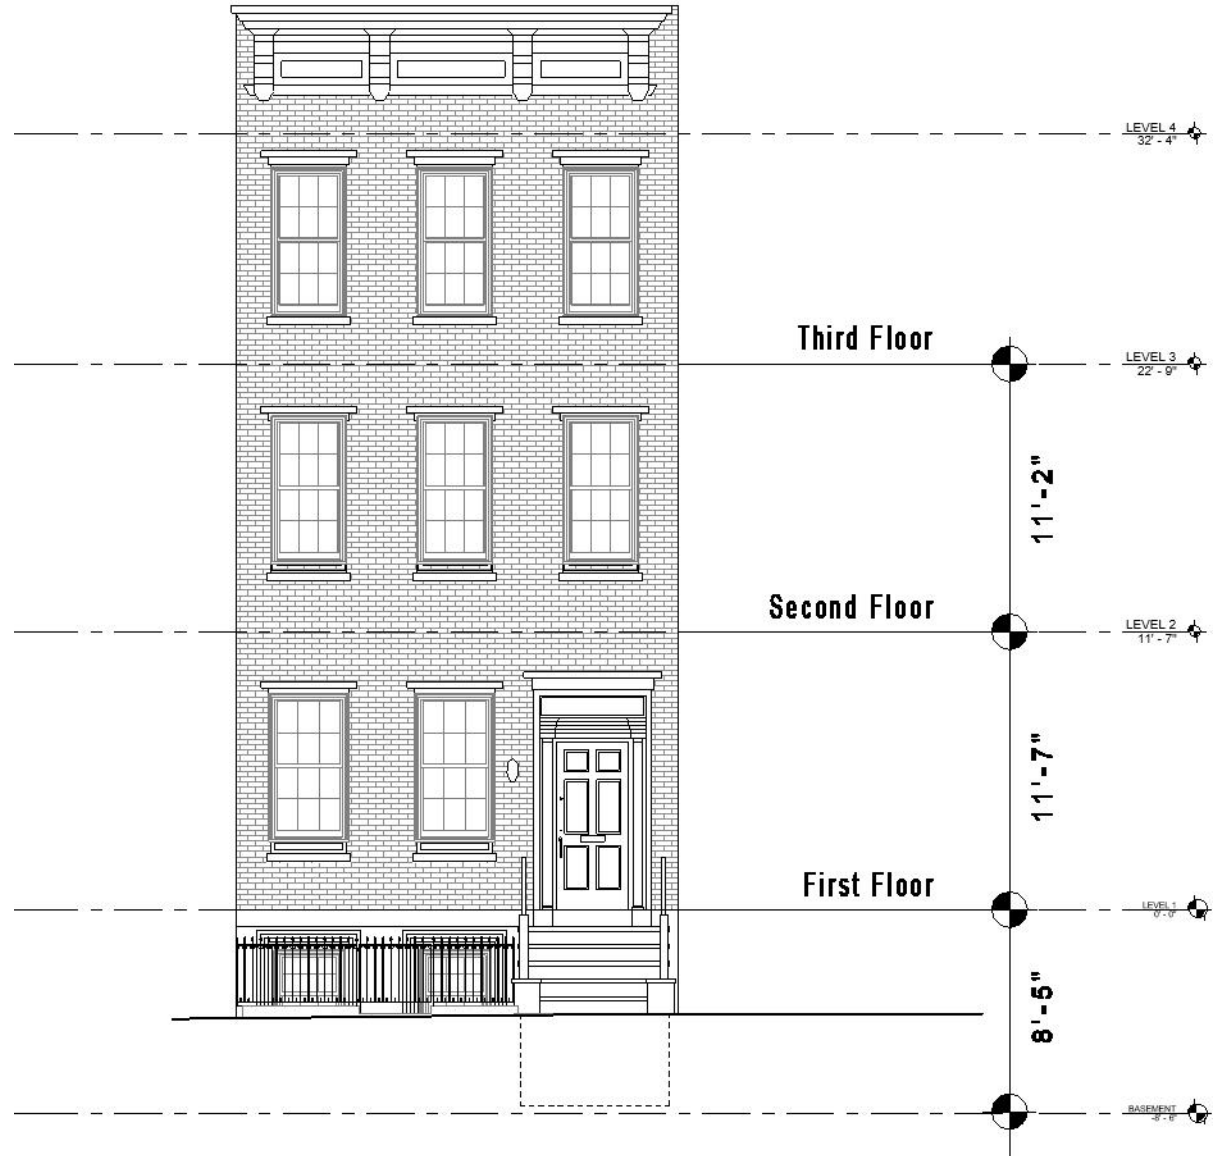

Existing conditions