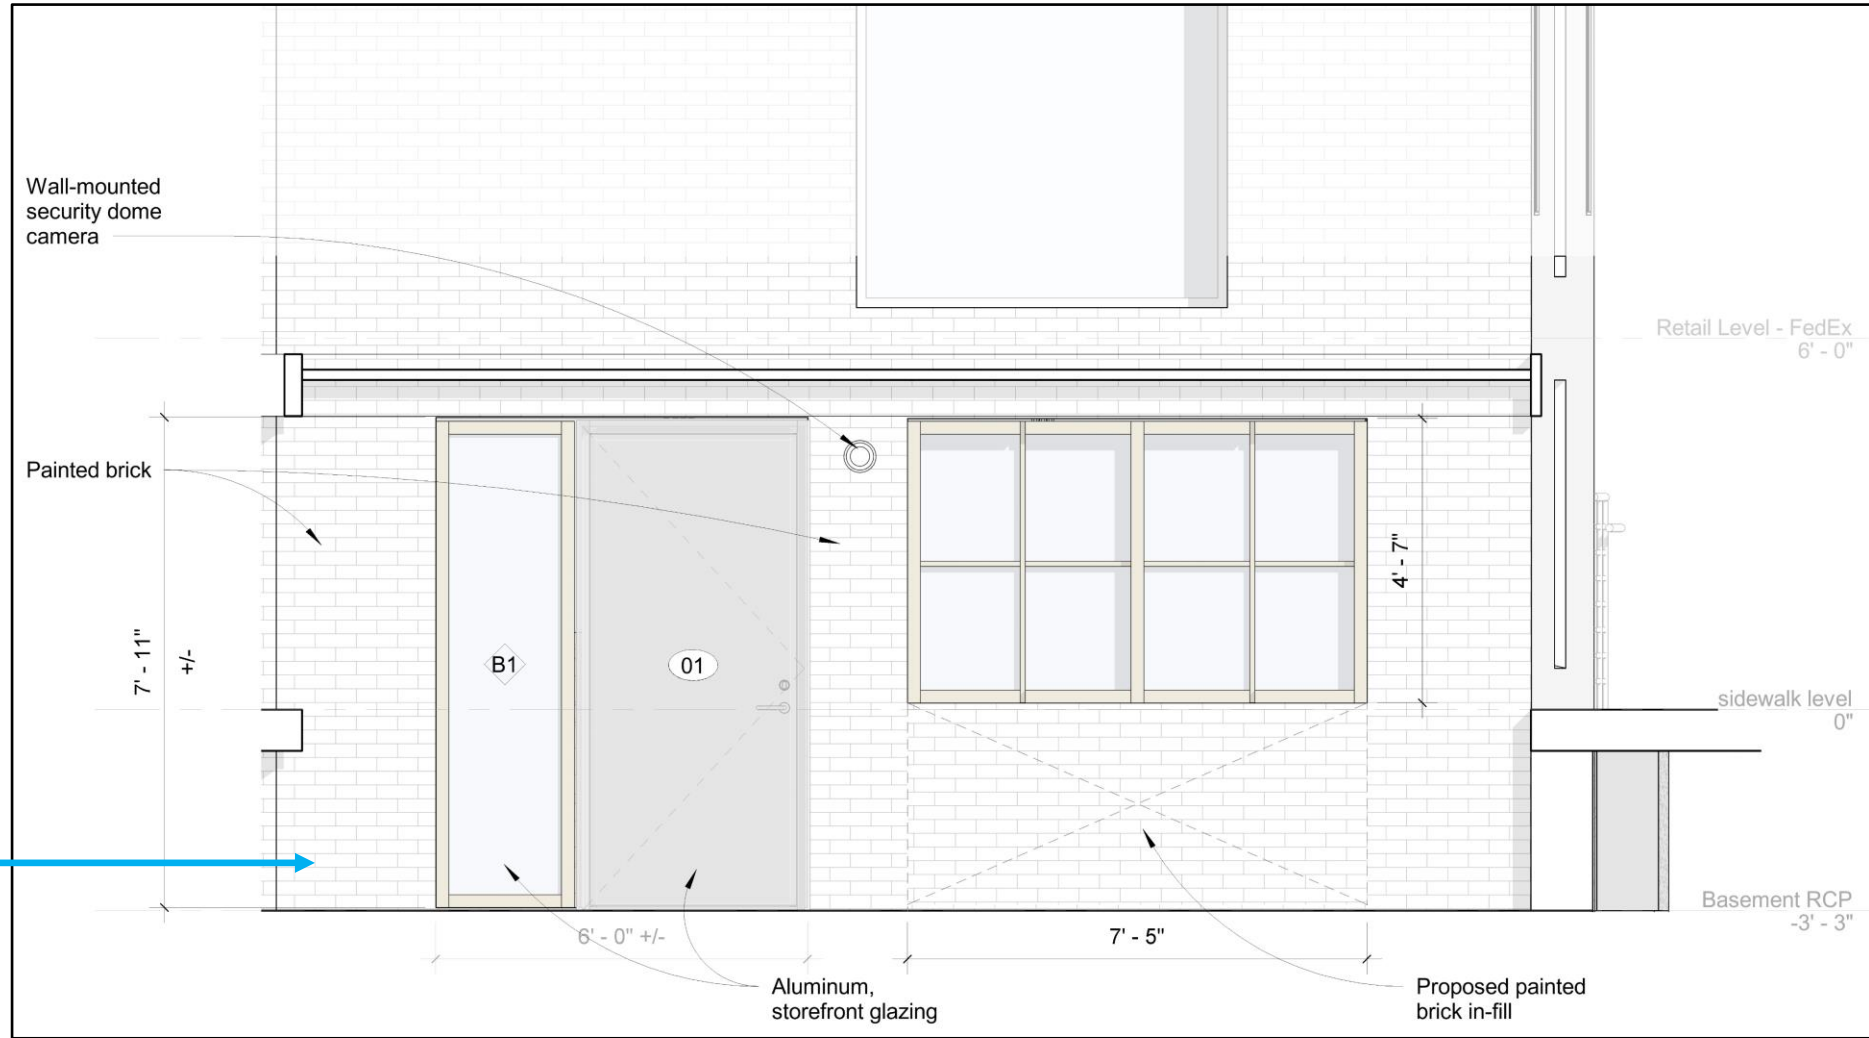

225 West 4th Street: Block Development

1862 Perris Map (NYPL)

1899 Bromley Map (NYPL)

1930 Bromley Map (NYPL)

225 West 4th Street: Proposed Floor Plan

225 West 4th Street: Proposed Seventh Avenue South Elevation

225 West 4th Street: Proposed Seventh Avenue South Elevation

225 West 4th Street: Proposed Enclosed Sidewalk Café on Seventh Avenue South Elevation

225 West 4th Street: Proposed Seventh Avenue South Elevation at Chamfered Corner, Raised Basement

225 West 4th Street:
Proposed Window at Raised Basement on West 10th Street

225 West 4th Street:
Proposed Window at Raised Basement on West 10th Street

Seventh Avenue South Streetscapes

Looking southwest on Seventh Avenue South, from West 10th Street.