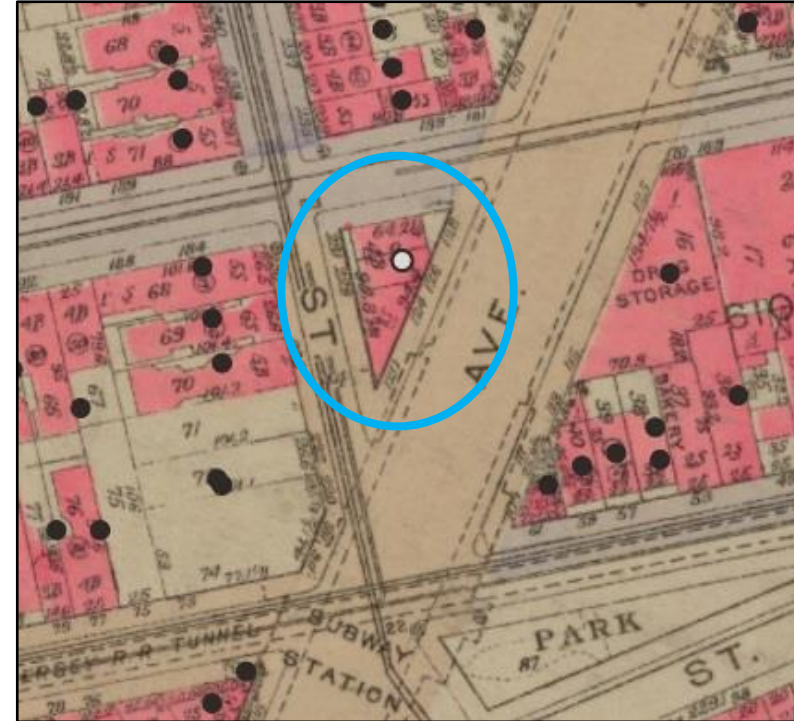

225 West 4th Street
Proposed Façade Alterations

*little
Ruby's* CAFE

225 West 4th Street: Location

Seventh Avenue elevation.

West 4th Street elevation.

225 West 4th Street: Existing Conditions

“Prow” at the convergence of West 4th Street and Seventh Avenue South.

Seventh Avenue South elevation.

225 West 4th Street: Existing Conditions

West 4th Street elevation.

“Prow” at the convergence of West 4th Street and Seventh Avenue South.

1939: Seventh Avenue elevation. (NYPL)

1969 Designation Photo. (NYC LPC)

225 West 4th Street: Historic Images

2014: Riviera Café West 10th Street elevation. (Google Streetview)

2014: Riviera Café Seventh Avenue South elevation. (Google Streetview)

225 West 4th Street: Block Development

1862 Perris Map (NYPL)

1899 Bromley Map (NYPL)

1930 Bromley Map (NYPL)

225 West 4th Street: Proposed Floor Plan

225 West 4th Street: Proposed Seventh Avenue South Elevation