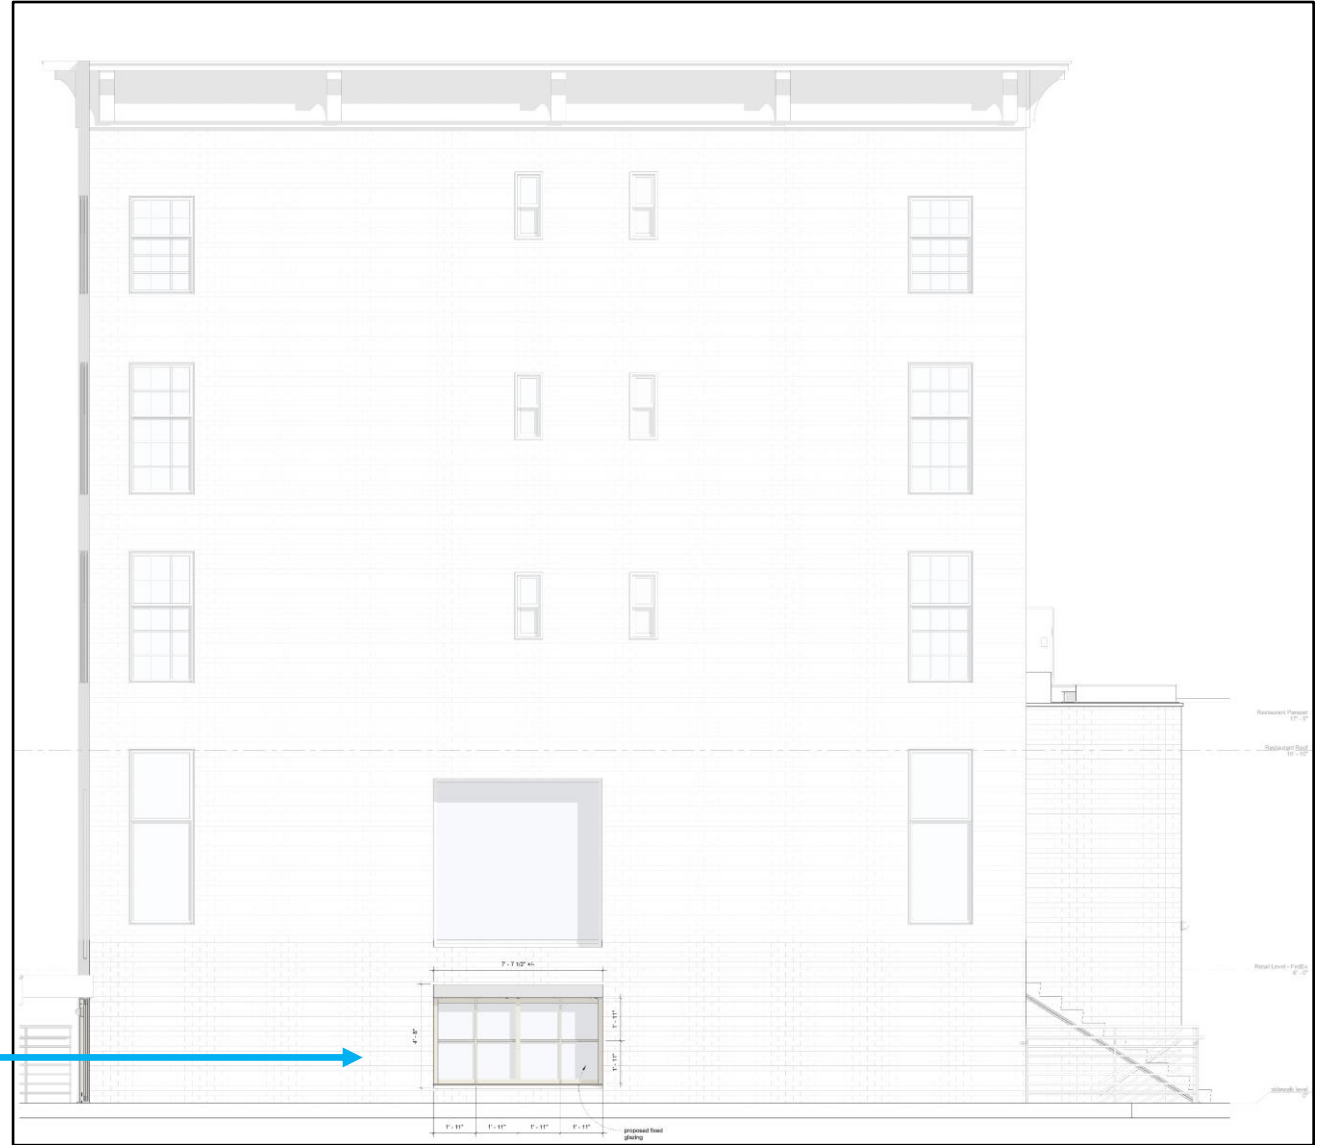

225 West 4th Street: Proposed Seventh Avenue South Elevation

225 West 4th Street: Proposed Enclosed Sidewalk Café on Seventh Avenue South Elevation

225 West 4th Street: Proposed Seventh Avenue South Elevation at Chamfered Corner, Raised Basement

225 West 4th Street:
Proposed Window at Raised Basement on West 10th Street

225 West 4th Street:
Proposed Window at Raised Basement on West 10th Street

Seventh Avenue South Streetscapes

Looking southwest on Seventh Avenue South, from West 10th Street.