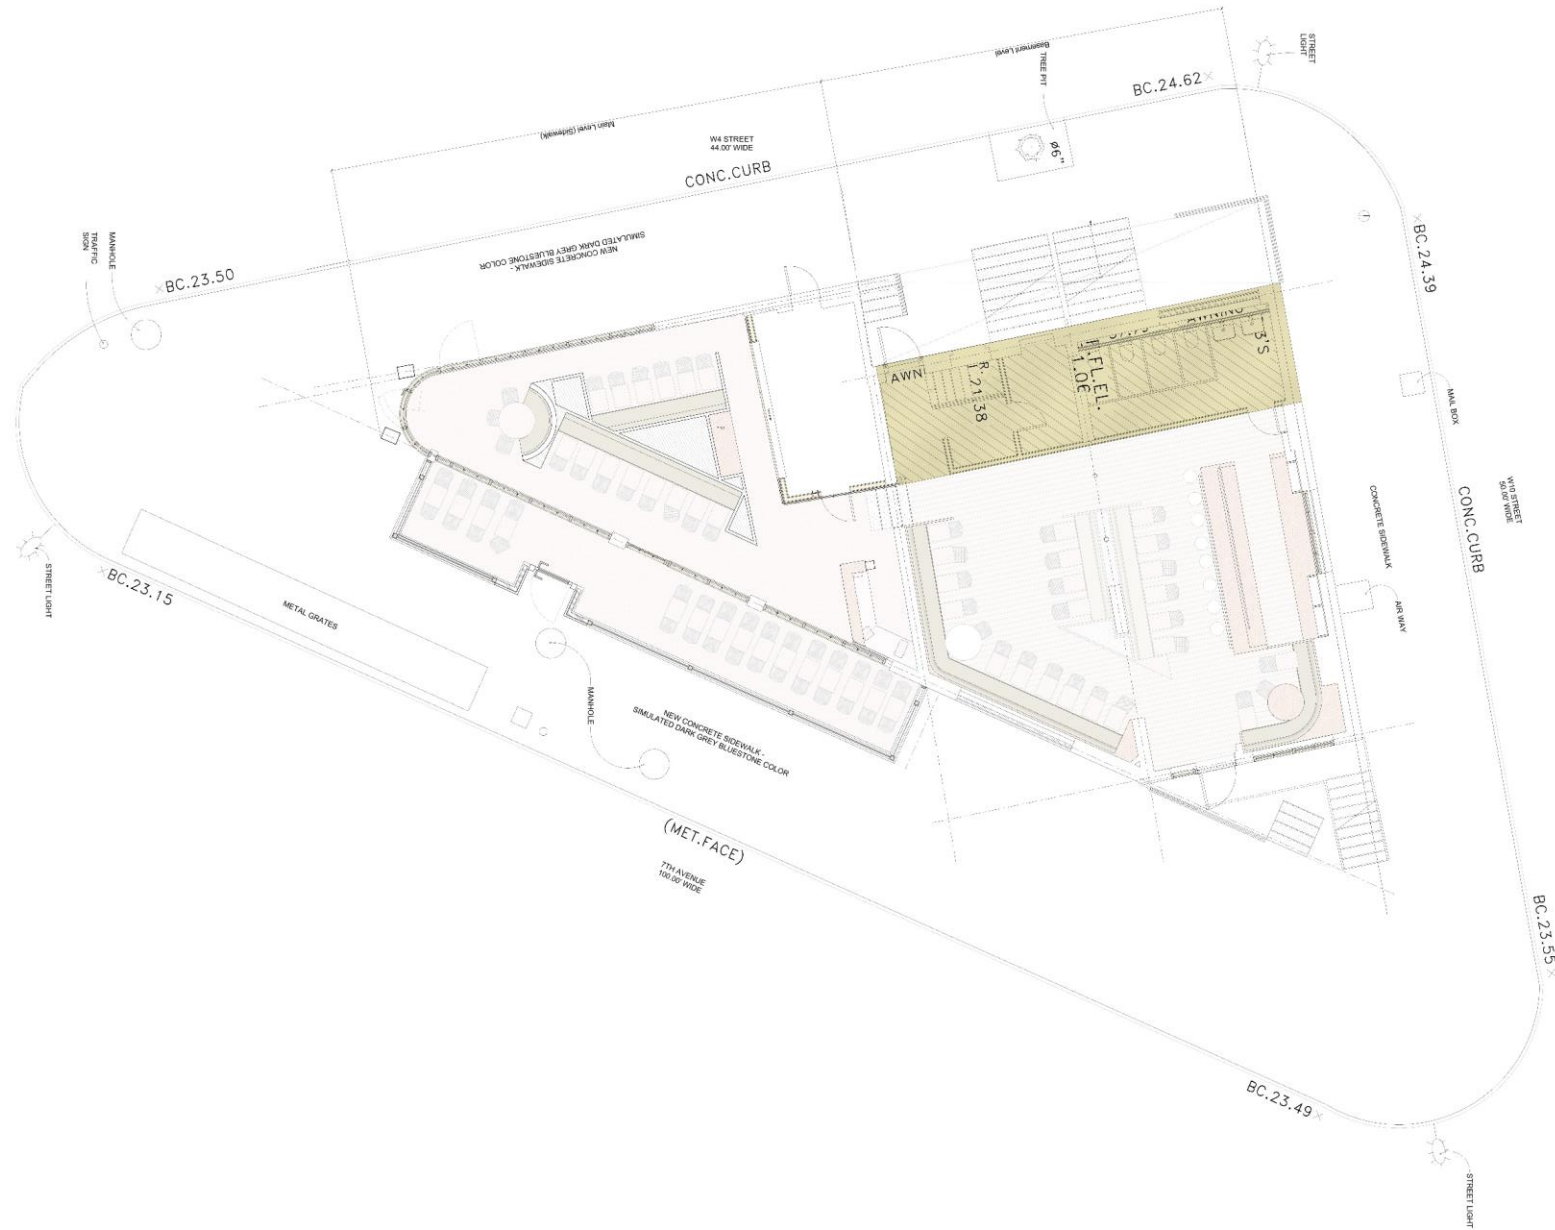

225 West 4th Street: Existing Conditions

Partial West 4th Street elevation of restaurant space.

Restaurant space at West 10th Street elevation.

Restaurant space at chamfered corner at West 10th Street and Seventh Avenue South.

225 West 4th Street: Block Development

1862 Perris Map (NYPL)

1899 Bromley Map (NYPL)

1930 Bromley Map (NYPL)

225 West 4th Street: Proposed Floor Plan

225 West 4th Street: Proposed Seventh Avenue South Elevation

225 West 4th Street: Proposed Seventh Avenue South Elevation

225 West 4th Street: Proposed Enclosed Sidewalk Café on Seventh Avenue South Elevation

225 West 4th Street: Proposed Seventh Avenue South Elevation at Chamfered Corner, Raised Basement

225 West 4th Street:
Proposed Window at Raised Basement on West 10th Street

225 West 4th Street:
Proposed Window at Raised Basement on West 10th Street

Seventh Avenue South Streetscapes

Looking southwest on Seventh Avenue South, from West 10th Street.