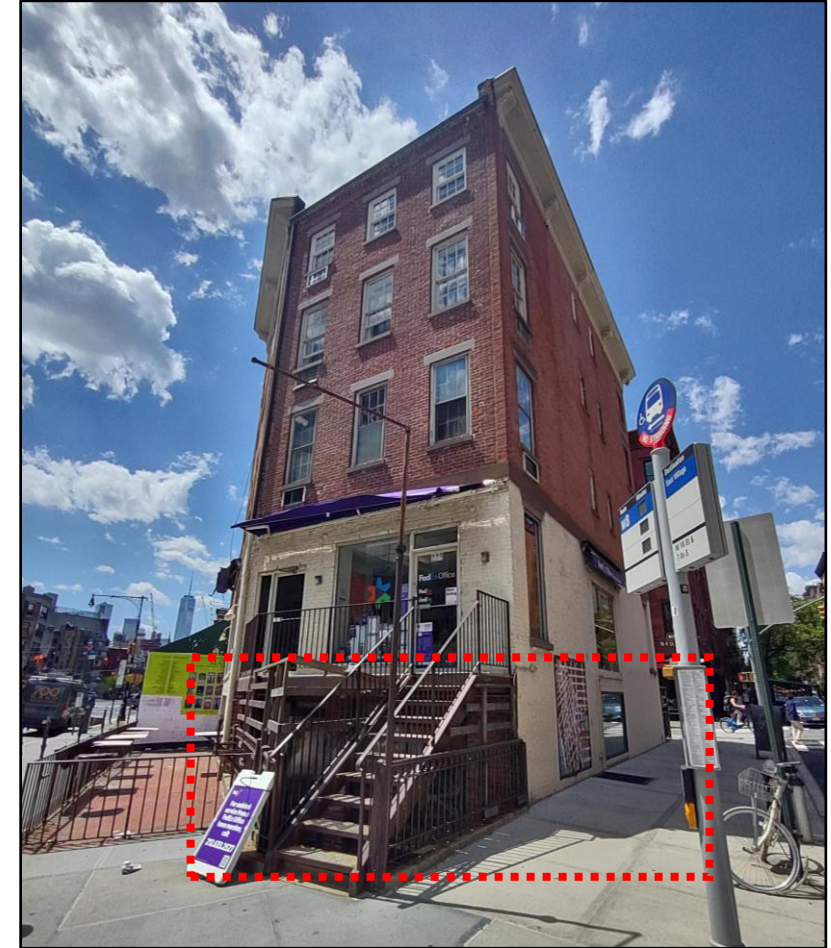

225 West 4th Street
Proposed Façade Alterations

*little
Ruby's* CAFE

225 West 4th Street: Location

Seventh Avenue elevation.

West 4th Street elevation.

225 West 4th Street: Existing Conditions

“Prow” at the convergence of West 4th Street and Seventh Avenue South.

Seventh Avenue South elevation.

225 West 4th Street: Existing Conditions

West 4th Street elevation.

“Prow” at the convergence of West 4th Street and Seventh Avenue South.

1939: Seventh Avenue elevation. (NYPL)

225 West 4th Street: Existing Conditions

Partial West 4th Street elevation of restaurant space.

Restaurant space at West 10th Street elevation.

Restaurant space at chamfered corner at West 10th Street and Seventh Avenue South.

225 West 4th Street: Historic Images

1930: West 4th Street elevation. (NYPL)

1933: Viewed from Seventh Avenue. (NYPL)

1939: Seventh Avenue elevation. (NYPL)

225 West 4th Street: Historic Images

1940's Tax Photo (NY Municipal Archive)