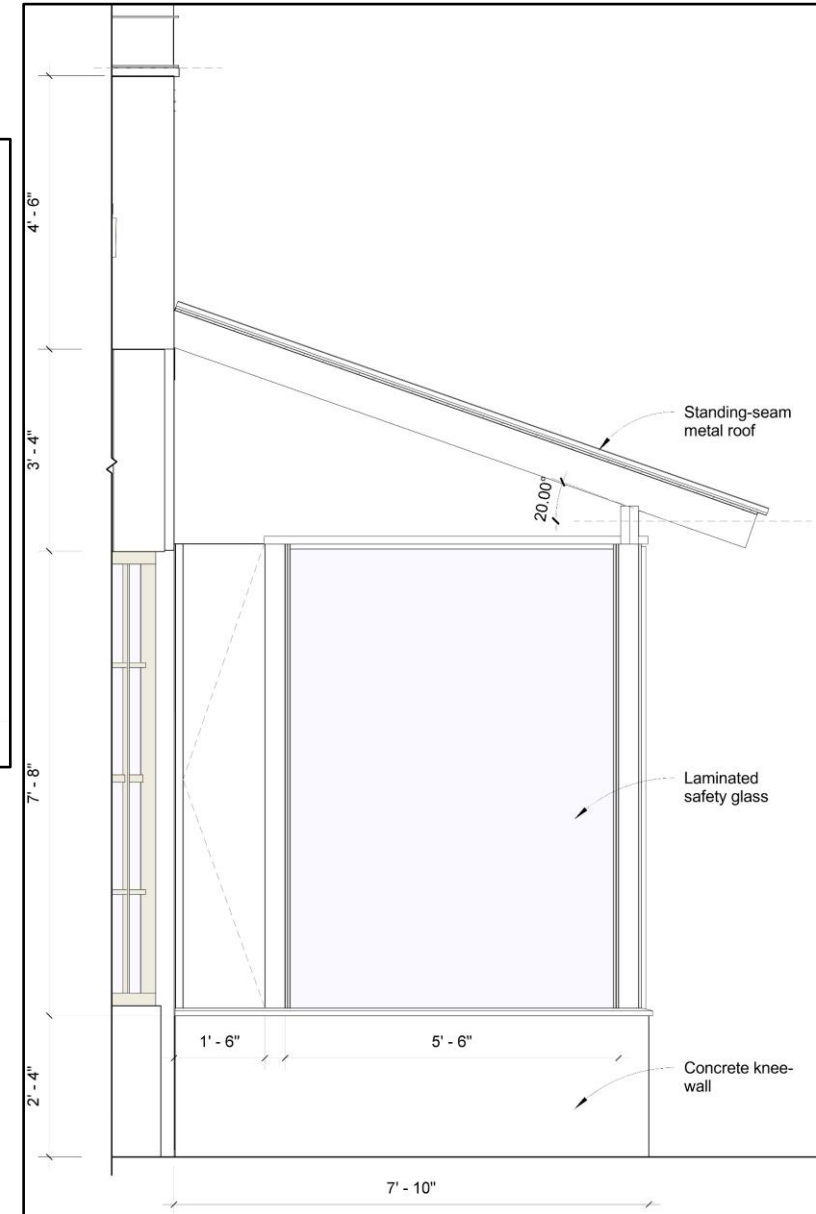

225 West 4th Street: Block Development

1862 Perris Map (NYPL)

1899 Bromley Map (NYPL)

1930 Bromley Map (NYPL)

225 West 4th Street: Proposed Floor Plan

225 West 4th Street: Proposed Seventh Avenue South Elevation

225 West 4th Street: Proposed Seventh Avenue South Elevation

225 West 4th Street: Proposed Enclosed Sidewalk Café on Seventh Avenue South Elevation

225 West 4th Street: Proposed Seventh Avenue South Elevation at Chamfered Corner, Raised Basement

225 West 4th Street:
Proposed Window at Raised Basement on West 10th Street

225 West 4th Street:
Proposed Window at Raised Basement on West 10th Street

Seventh Avenue South Streetscapes

Looking southwest on Seventh Avenue South, from West 10th Street.