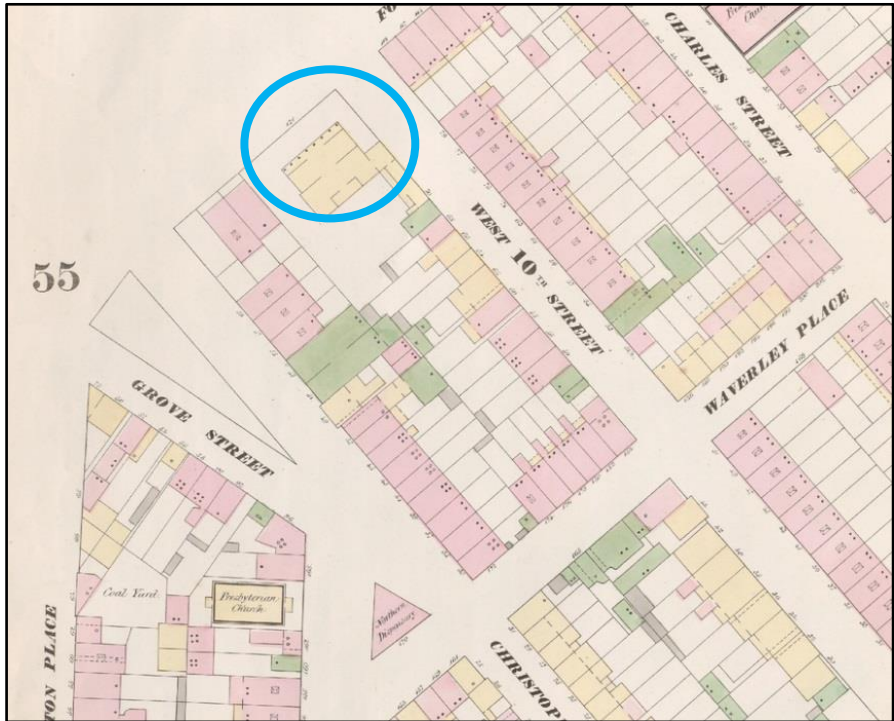

225 West 4th Street
Proposed Façade Alterations

*little
Ruby's* CAFE

225 West 4th Street: Location

Seventh Avenue elevation.

West 4th Street elevation.

225 West 4th Street: Existing Conditions

“Prow” at the convergence of West 4th Street and Seventh Avenue South.

1969 Designation Photo. (NYC LPC)

225 West 4th Street: Historic Images

2014: Riviera Café West 10th Street elevation. (Google Streetview)

2014: Riviera Café Seventh Avenue South elevation. (Google Streetview)

225 West 4th Street: Block Development

1862 Perris Map (NYPL)

1899 Bromley Map (NYPL)

1930 Bromley Map (NYPL)

225 West 4th Street: Proposed Floor Plan

225 West 4th Street: Proposed Seventh Avenue South Elevation