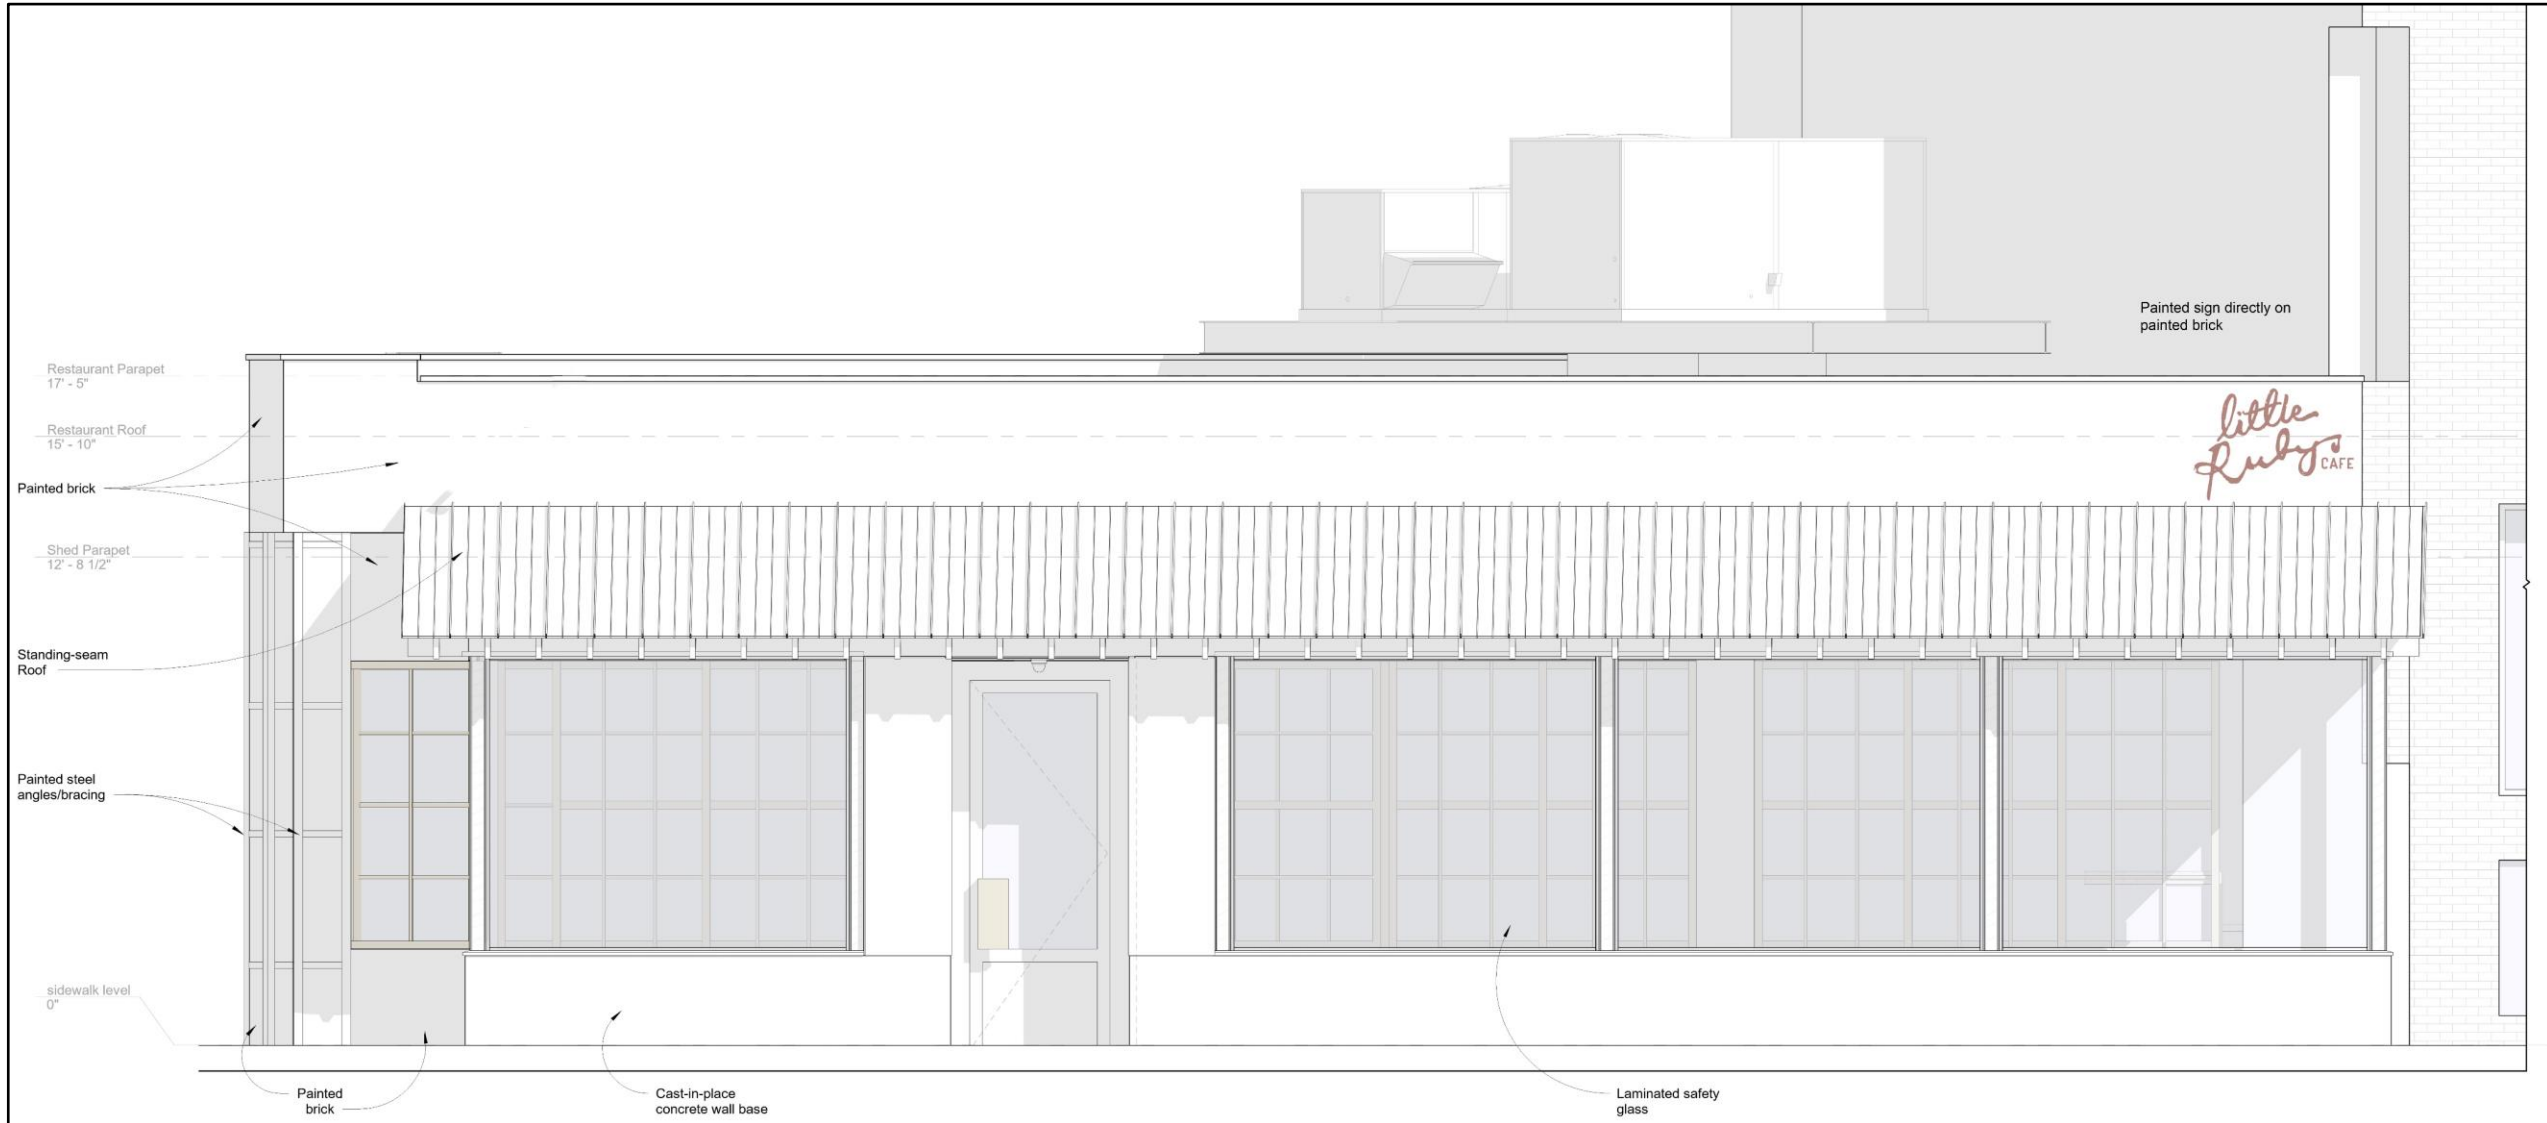

225 West 4th Street
Proposed Façade Alterations

*little
Ruby's* CAFE

225 West 4th Street: Location

Seventh Avenue elevation.

West 4th Street elevation.

225 West 4th Street: Existing Conditions

“Prow” at the convergence of West 4th Street and Seventh Avenue South.

225 West 4th Street: Block Development

1862 Perris Map (NYPL)

1899 Bromley Map (NYPL)

1930 Bromley Map (NYPL)

225 West 4th Street: Proposed Floor Plan

225 West 4th Street: Proposed Seventh Avenue South Elevation

225 West 4th Street: Proposed Seventh Avenue South Elevation

225 West 4th Street: Proposed Enclosed Sidewalk Café on Seventh Avenue South Elevation

225 West 4th Street: Proposed Seventh Avenue South Elevation at Chamfered Corner, Raised Basement

225 West 4th Street:
Proposed Window at Raised Basement on West 10th Street

225 West 4th Street:
Proposed Window at Raised Basement on West 10th Street

Seventh Avenue South Streetscapes

Looking southwest on Seventh Avenue South, from West 10th Street.