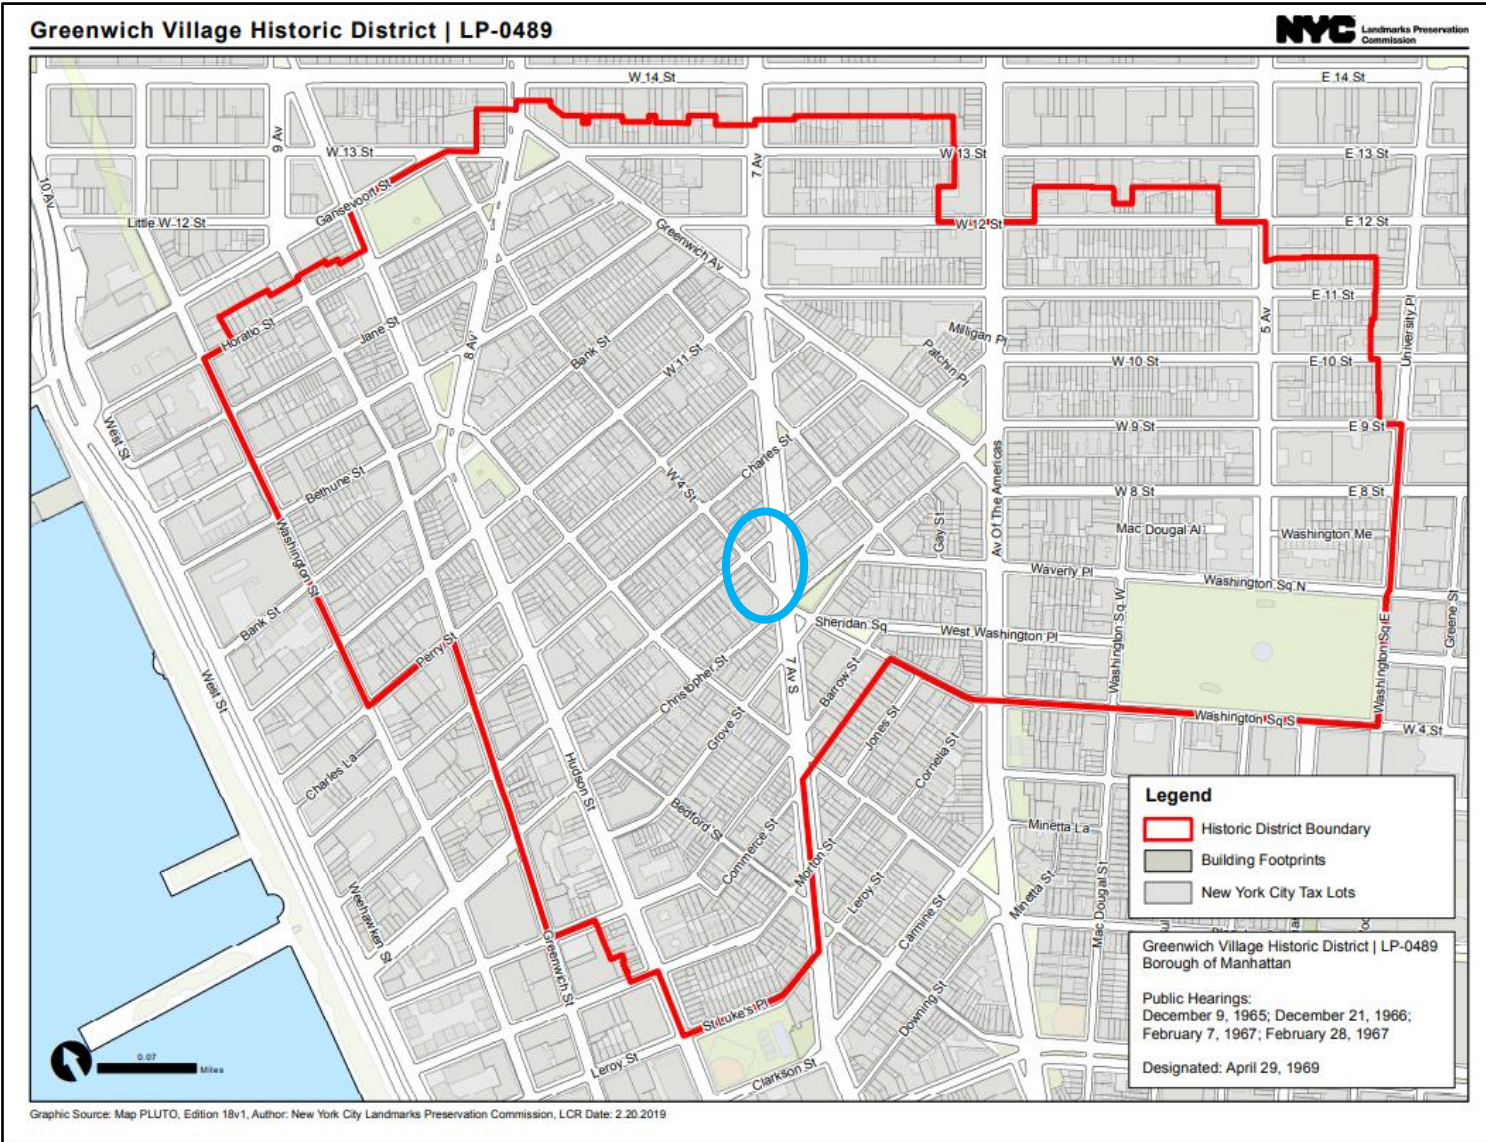

225 West 4th Street
Proposed Façade Alterations

*little
Ruby's* CAFE

225 West 4th Street: Location

Seventh Avenue elevation.

West 4th Street elevation.

225 West 4th Street: Existing Conditions

“Prow” at the convergence of West 4th Street and Seventh Avenue South.

Seventh Avenue South elevation.

225 West 4th Street: Existing Conditions

West 4th Street elevation.

“Prow” at the convergence of West 4th Street and Seventh Avenue South.

1939: Seventh Avenue elevation. (NYPL)