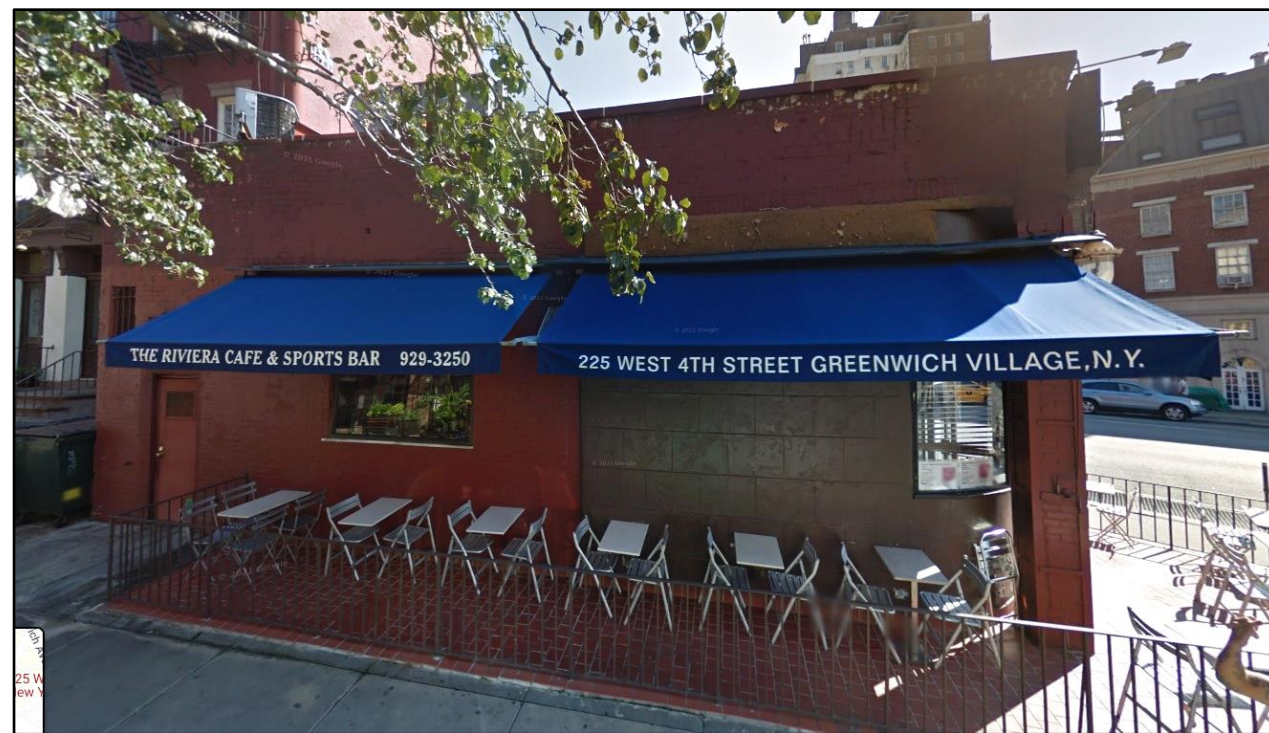

225 West 4th Street
Proposed Façade Alterations

*little
Ruby's* CAFE

225 West 4th Street: Location

Seventh Avenue elevation.

West 4th Street elevation.

225 West 4th Street: Existing Conditions

“Prow” at the convergence of West 4th Street and Seventh Avenue South.

Seventh Avenue South elevation.

225 West 4th Street: Existing Conditions

West 4th Street elevation.

“Prow” at the convergence of West 4th Street and Seventh Avenue South.

1939: Seventh Avenue elevation. (NYPL)

225 West 4th Street: Historic Images

1930: West 4th Street elevation. (NYPL)

1933: Viewed from Seventh Avenue. (NYPL)

1939: Seventh Avenue elevation. (NYPL)

225 West 4th Street: Historic Images

1940's Tax Photo (NY Municipal Archive)

1969 Designation Photo. (NYC LPC)

225 West 4th Street: Historic Images

2014: Riviera Café West 10th Street elevation. (Google Streetview)

2014: Riviera Café Seventh Avenue South elevation. (Google Streetview)