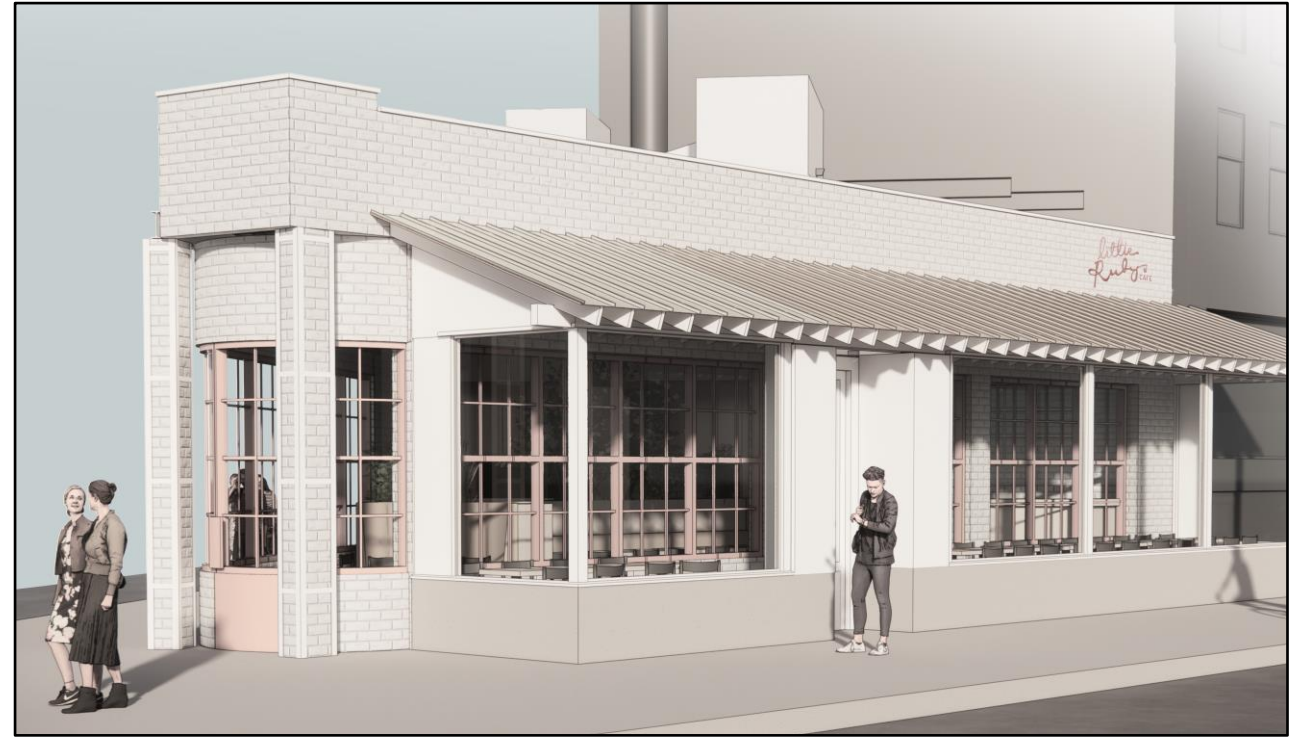

225 West 4th Street
Proposed Façade Alterations

*little
Ruby's* CAFE

225 West 4th Street: Location

Seventh Avenue elevation.

West 4th Street elevation.

225 West 4th Street: Existing Conditions

“Prow” at the convergence of West 4th Street and Seventh Avenue South.

92 Seventh Avenue South.

86 Seventh Avenue South.

140 Seventh Avenue South.

84 Seventh Avenue South.

74 Seventh Avenue South.

47 Seventh Avenue South.

225 West 4th Street: Renderings of Proposed Condition

Proposed condition viewed from prow, looking down West 4th Street.

Proposed condition viewed from prow, looking at Seventh Avenue South elevation.

225 West 4th Street: Renderings of Proposed Condition

Proposed condition viewed from prow, without enclosed sidewalk café shown.

Proposed Seventh Avenue South elevation, without enclosed sidewalk café shown.

225 West 4th Street: Renderings of Proposed Condition

Proposed condition West 4th Street elevation.

Proposed Seventh Avenue South elevation.