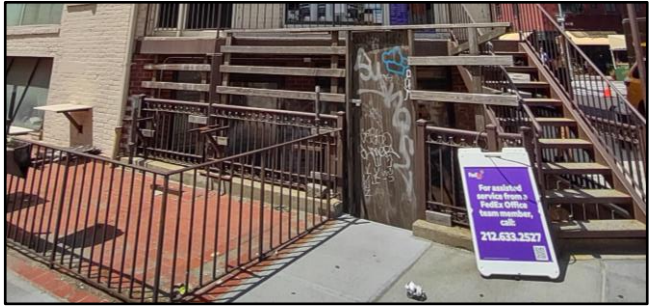

225 West 4th Street
Proposed Façade Alterations

*little
Ruby's* CAFE

225 West 4th Street: Location

Seventh Avenue elevation.

West 4th Street elevation.

225 West 4th Street: Existing Conditions

“Prow” at the convergence of West 4th Street and Seventh Avenue South.

1969 Designation Photo. (NYC LPC)

225 West 4th Street: Historic Images

2014: Riviera Café West 10th Street elevation. (Google Streetview)

2014: Riviera Café Seventh Avenue South elevation. (Google Streetview)

225 West 4th Street: Proposed Seventh Avenue South Elevation

225 West 4th Street: Proposed Enclosed Sidewalk Café on Seventh Avenue South Elevation

225 West 4th Street: Proposed Seventh Avenue South Elevation at Chamfered Corner, Raised Basement