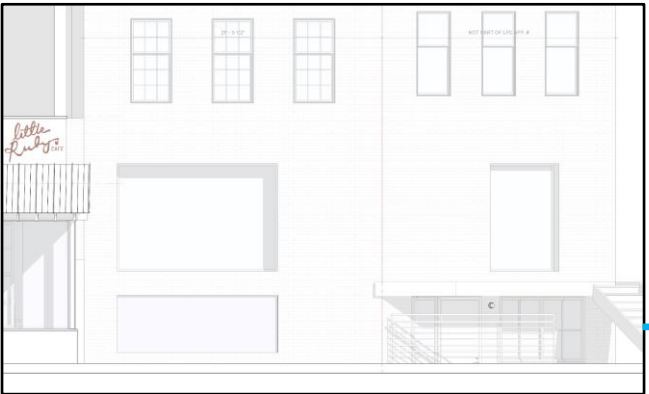

225 West 4th Street: Block Development

1862 Perris Map (NYPL)

1899 Bromley Map (NYPL)

1930 Bromley Map (NYPL)

225 West 4th Street: Proposed Floor Plan

225 West 4th Street: Proposed Seventh Avenue South Elevation

225 West 4th Street: Proposed Seventh Avenue South Elevation

225 West 4th Street: Proposed Enclosed Sidewalk Café on Seventh Avenue South Elevation

225 West 4th Street: Proposed Seventh Avenue South Elevation at Chamfered Corner, Raised Basement

225 West 4th Street:
Proposed Window at Raised Basement on West 10th Street

225 West 4th Street:
Proposed Window at Raised Basement on West 10th Street

Seventh Avenue South Streetscapes

Looking southwest on Seventh Avenue South, from West 10th Street.