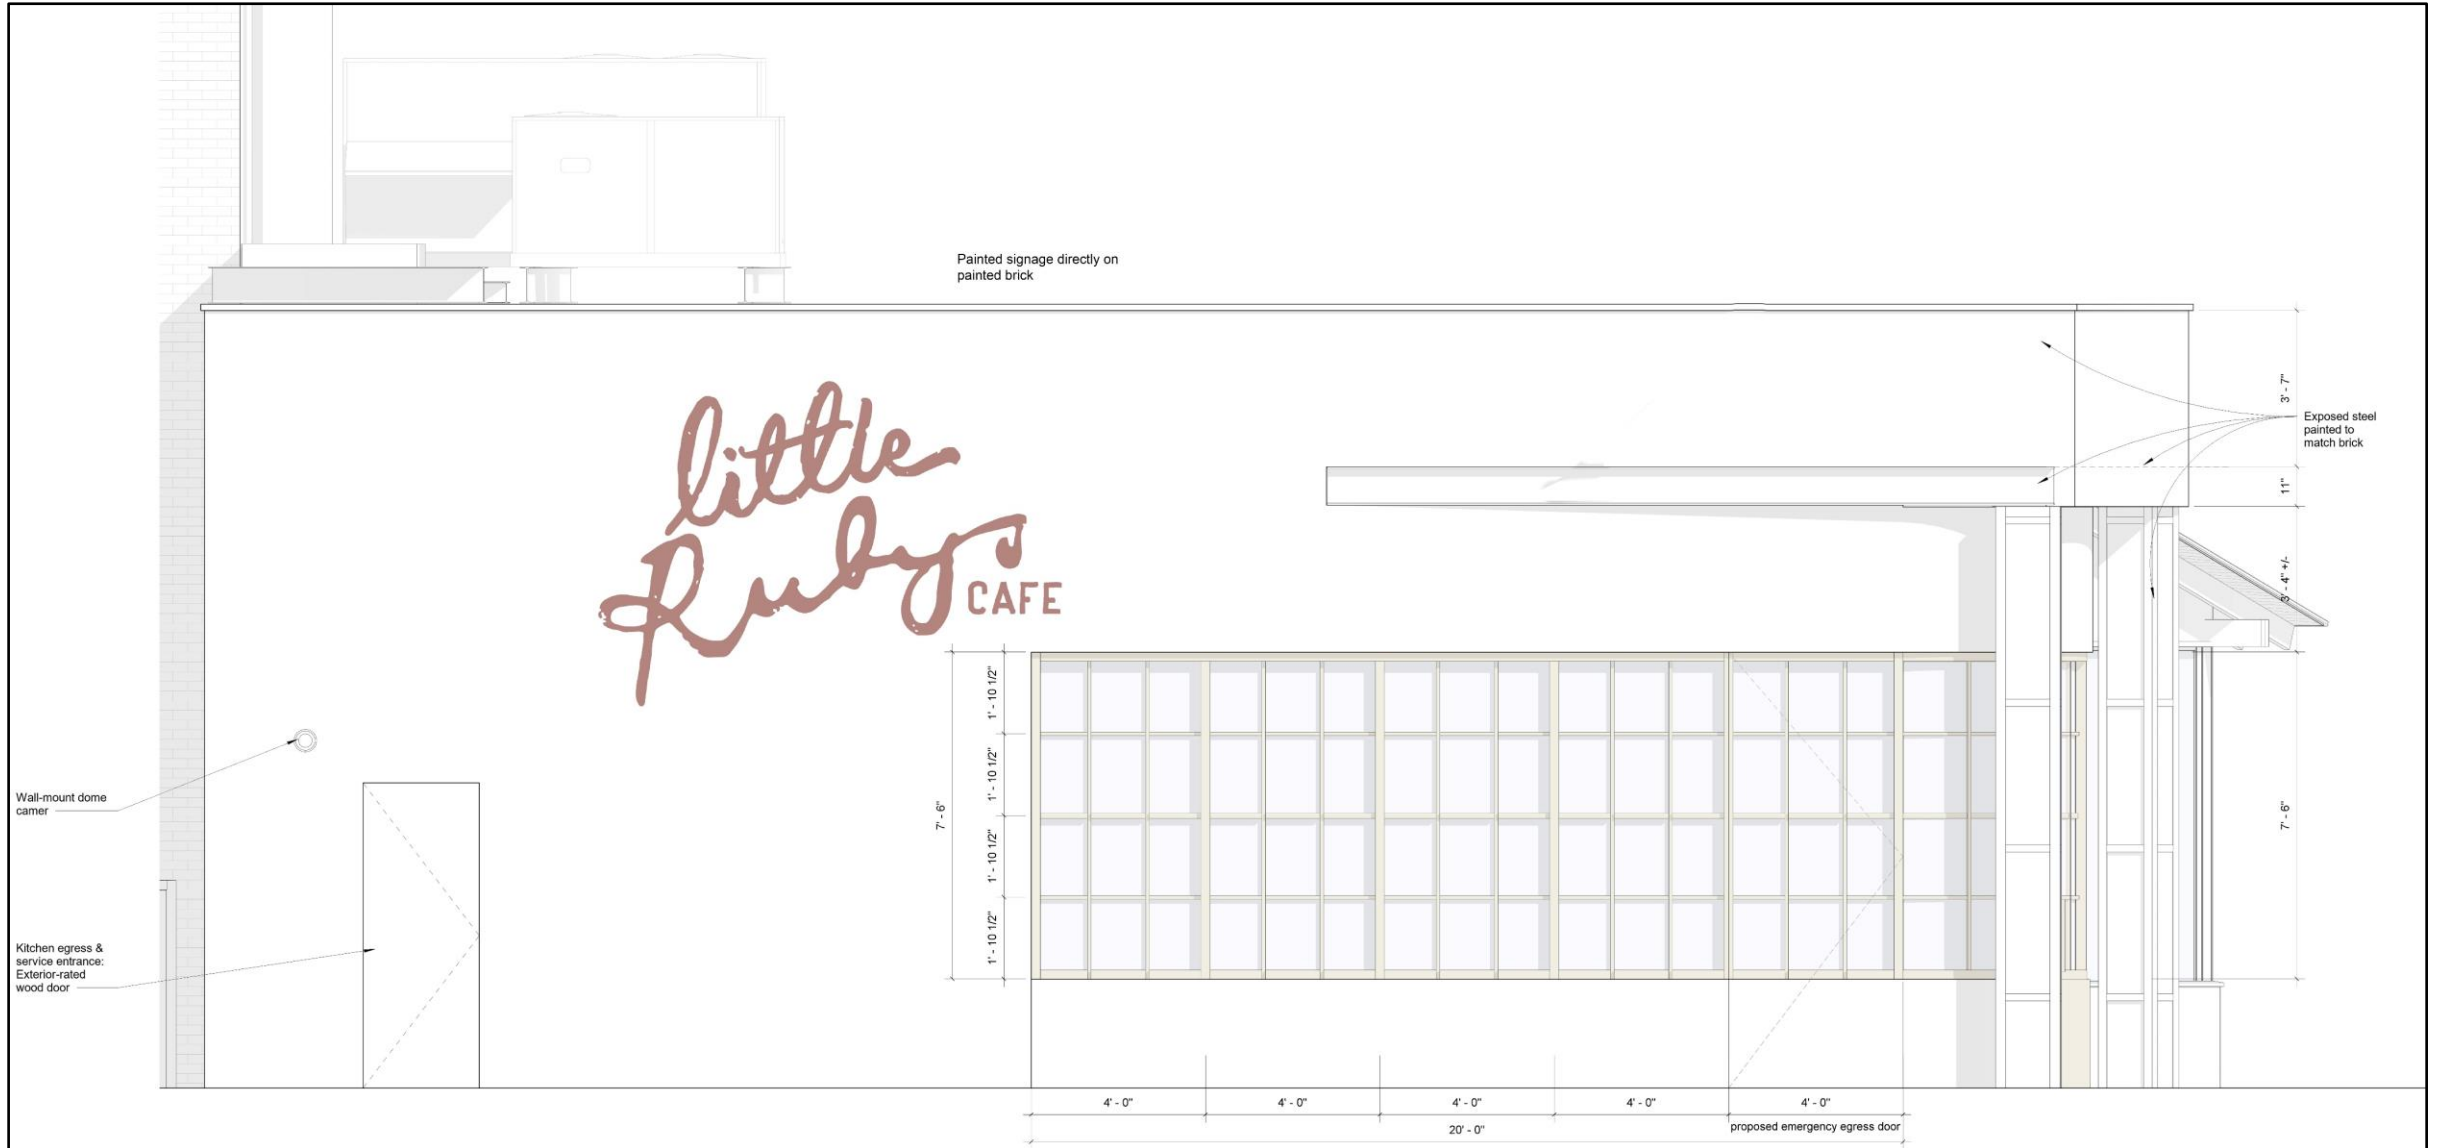

225 West 4th Street: Proposed Seventh Avenue South Elevation

225 West 4th Street: Proposed Enclosed Sidewalk Café on Seventh Avenue South Elevation

225 West 4th Street: Proposed Seventh Avenue South Elevation at Chamfered Corner, Raised Basement

225 West 4th Street:
Proposed Window at Raised Basement on West 10th Street

225 West 4th Street:
Proposed Window at Raised Basement on West 10th Street

Seventh Avenue South Streetscapes

Looking southwest on Seventh Avenue South, from West 10th Street.

Proposed condition viewed from prow, looking at Seventh Avenue South elevation.

225 West 4th Street: Renderings of Proposed Condition

Proposed condition viewed from prow, without enclosed sidewalk café shown.